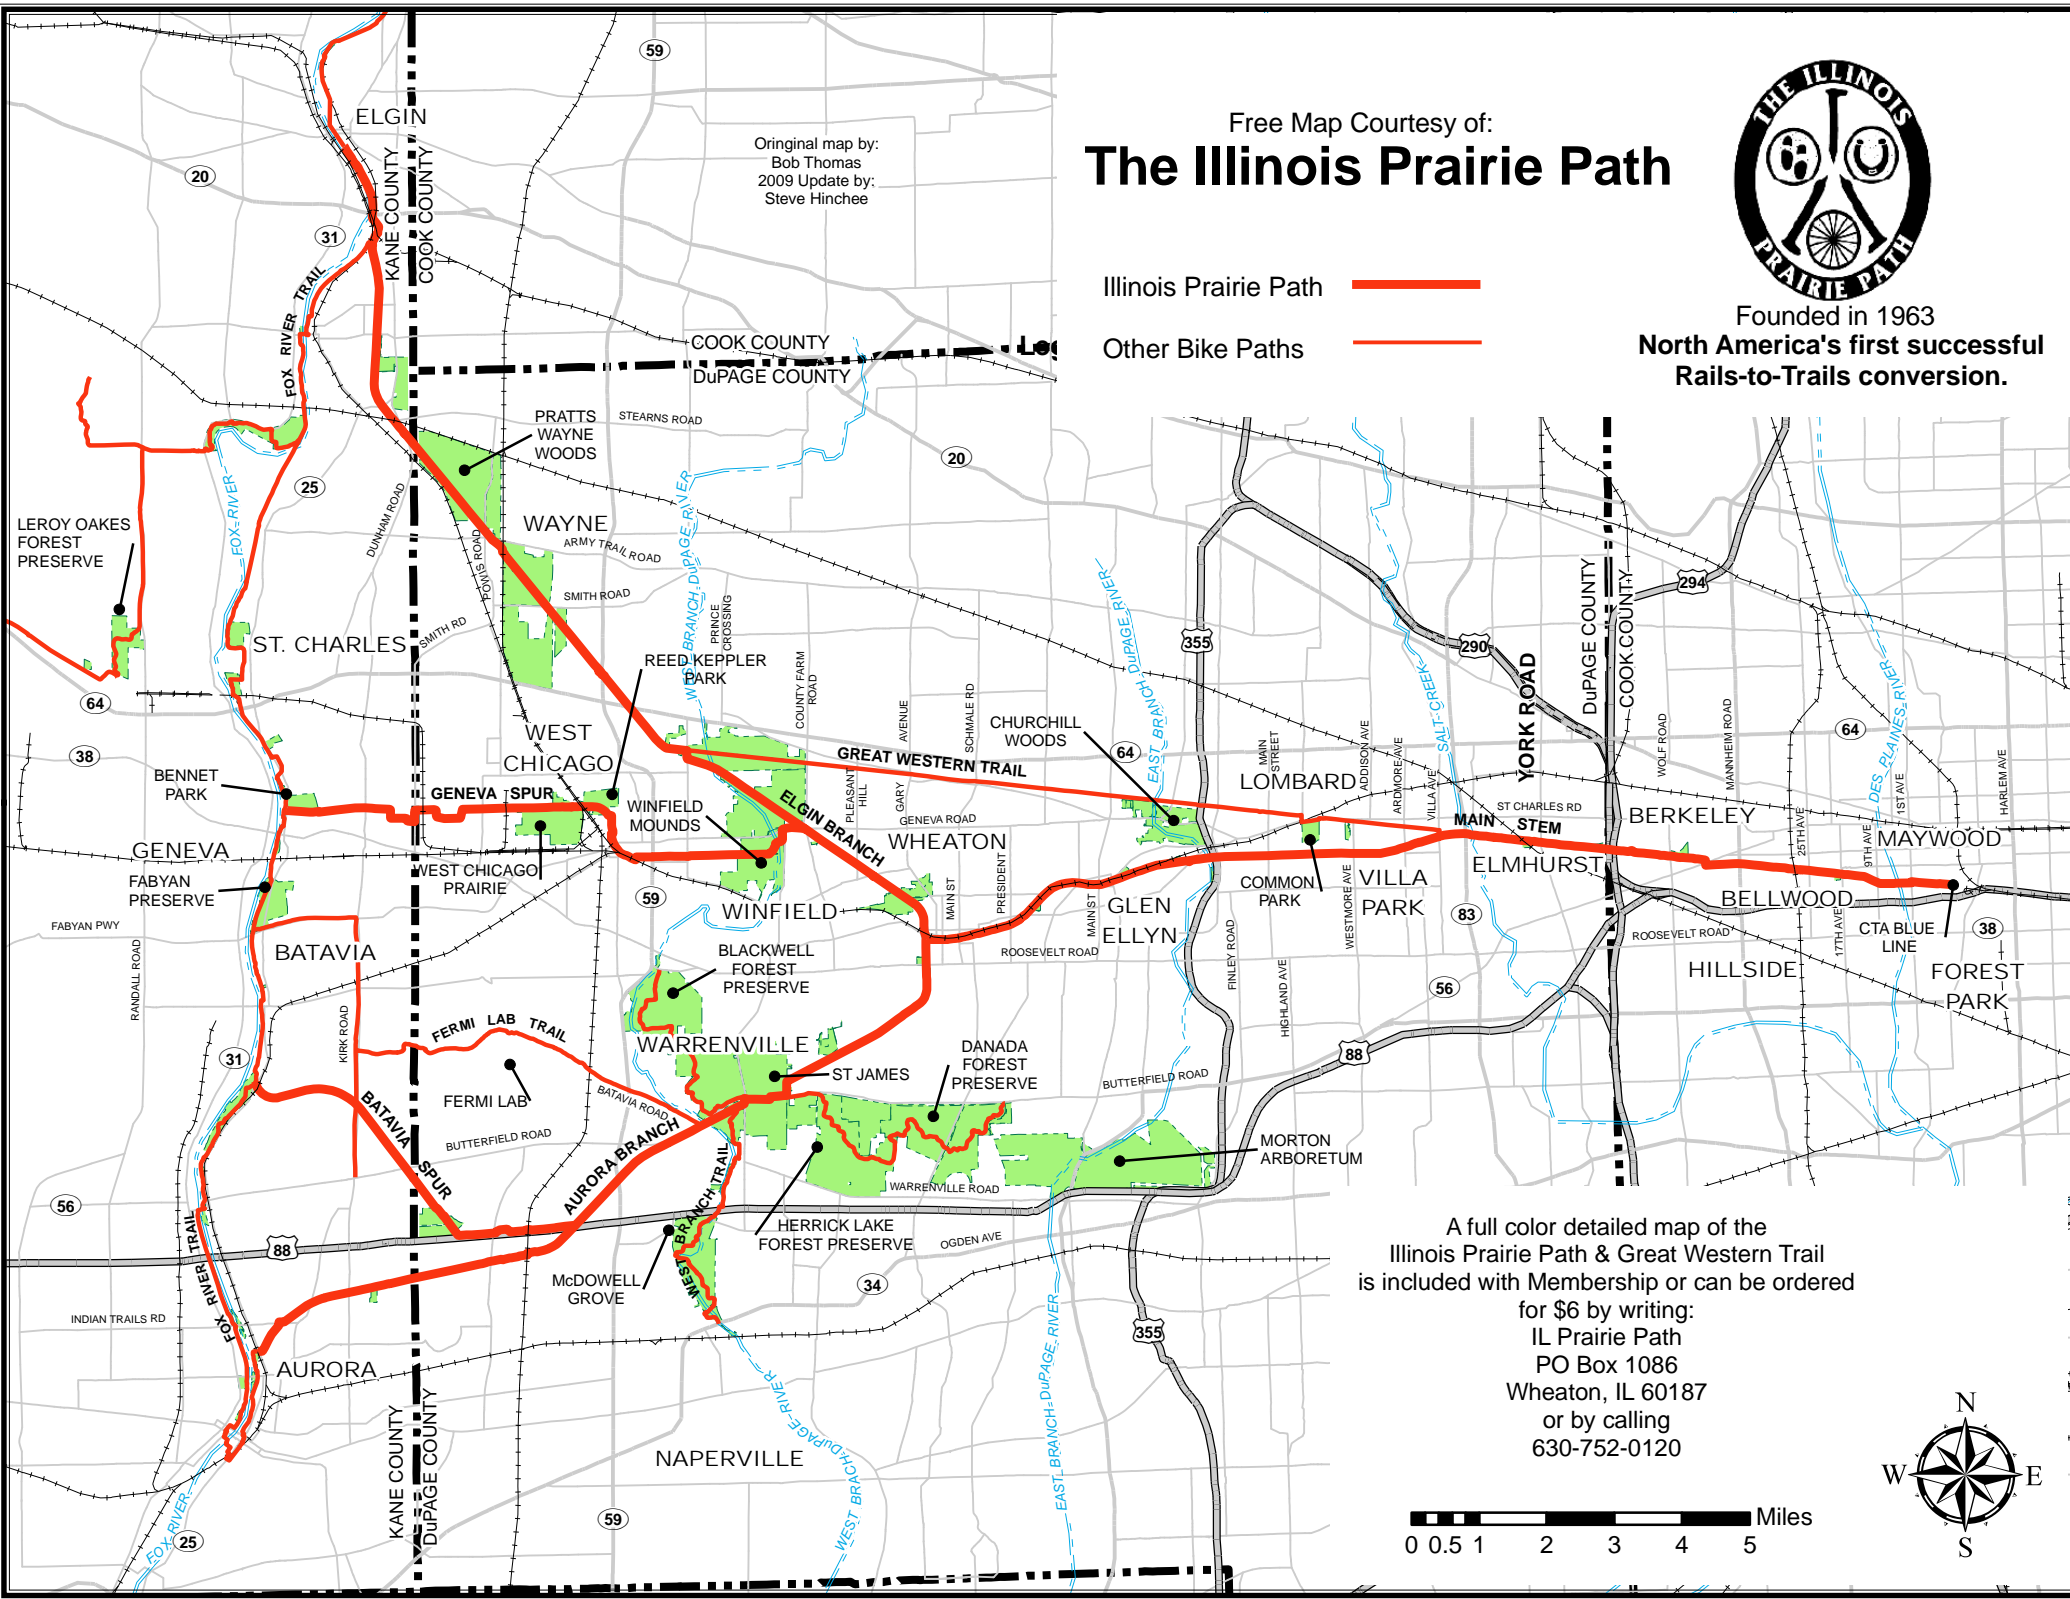

Founded in 1963

North America's first successful
Rails-to-Trails conversion.

Free Map Courtesy of: The Illinois Prairie Path

Illinois Prairie Path 

Other Bike Paths 

Original map by:
Bob Thomas
2009 Update by:
Steve Hinchee

A full color detailed map of the
Illinois Prairie Path & Great Western Trail
is included with Membership or can be ordered
for \$6 by writing:
IL Prairie Path
PO Box 1086
Wheaton, IL 60187
or by calling
630-752-0120